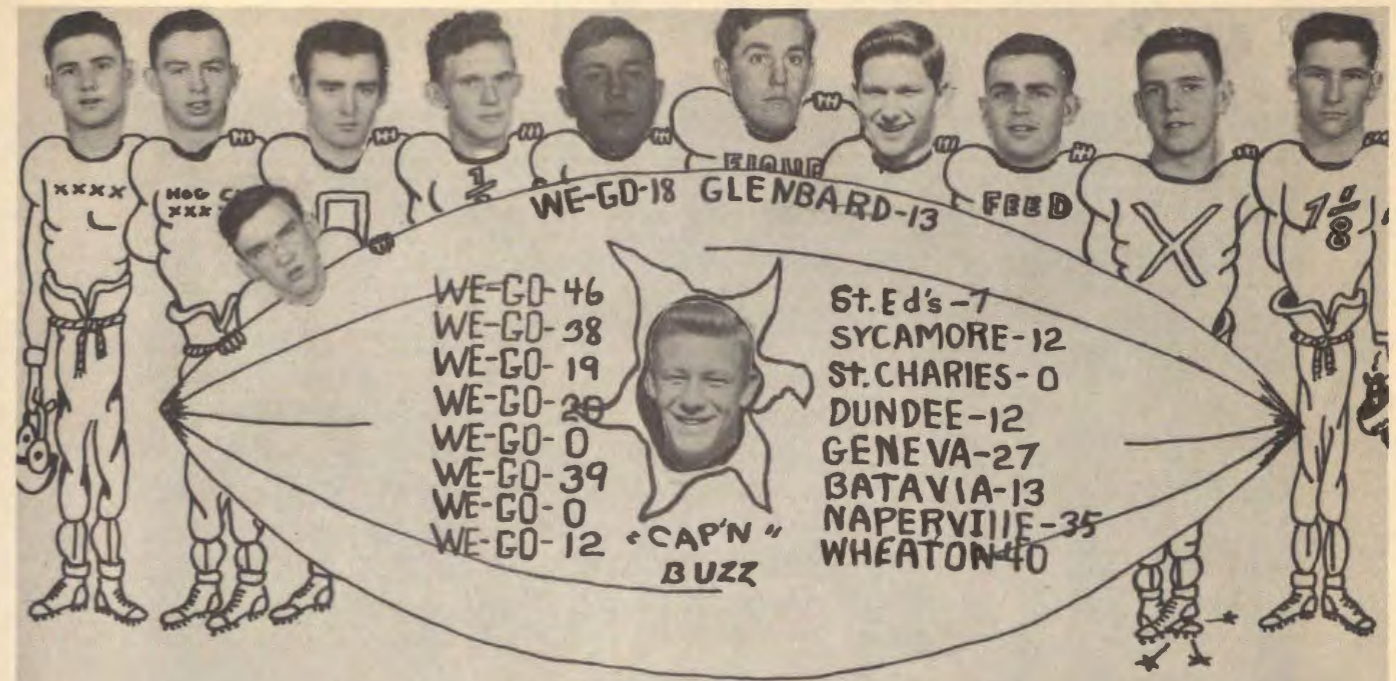

Varsity Football

Frosh-Soph Football